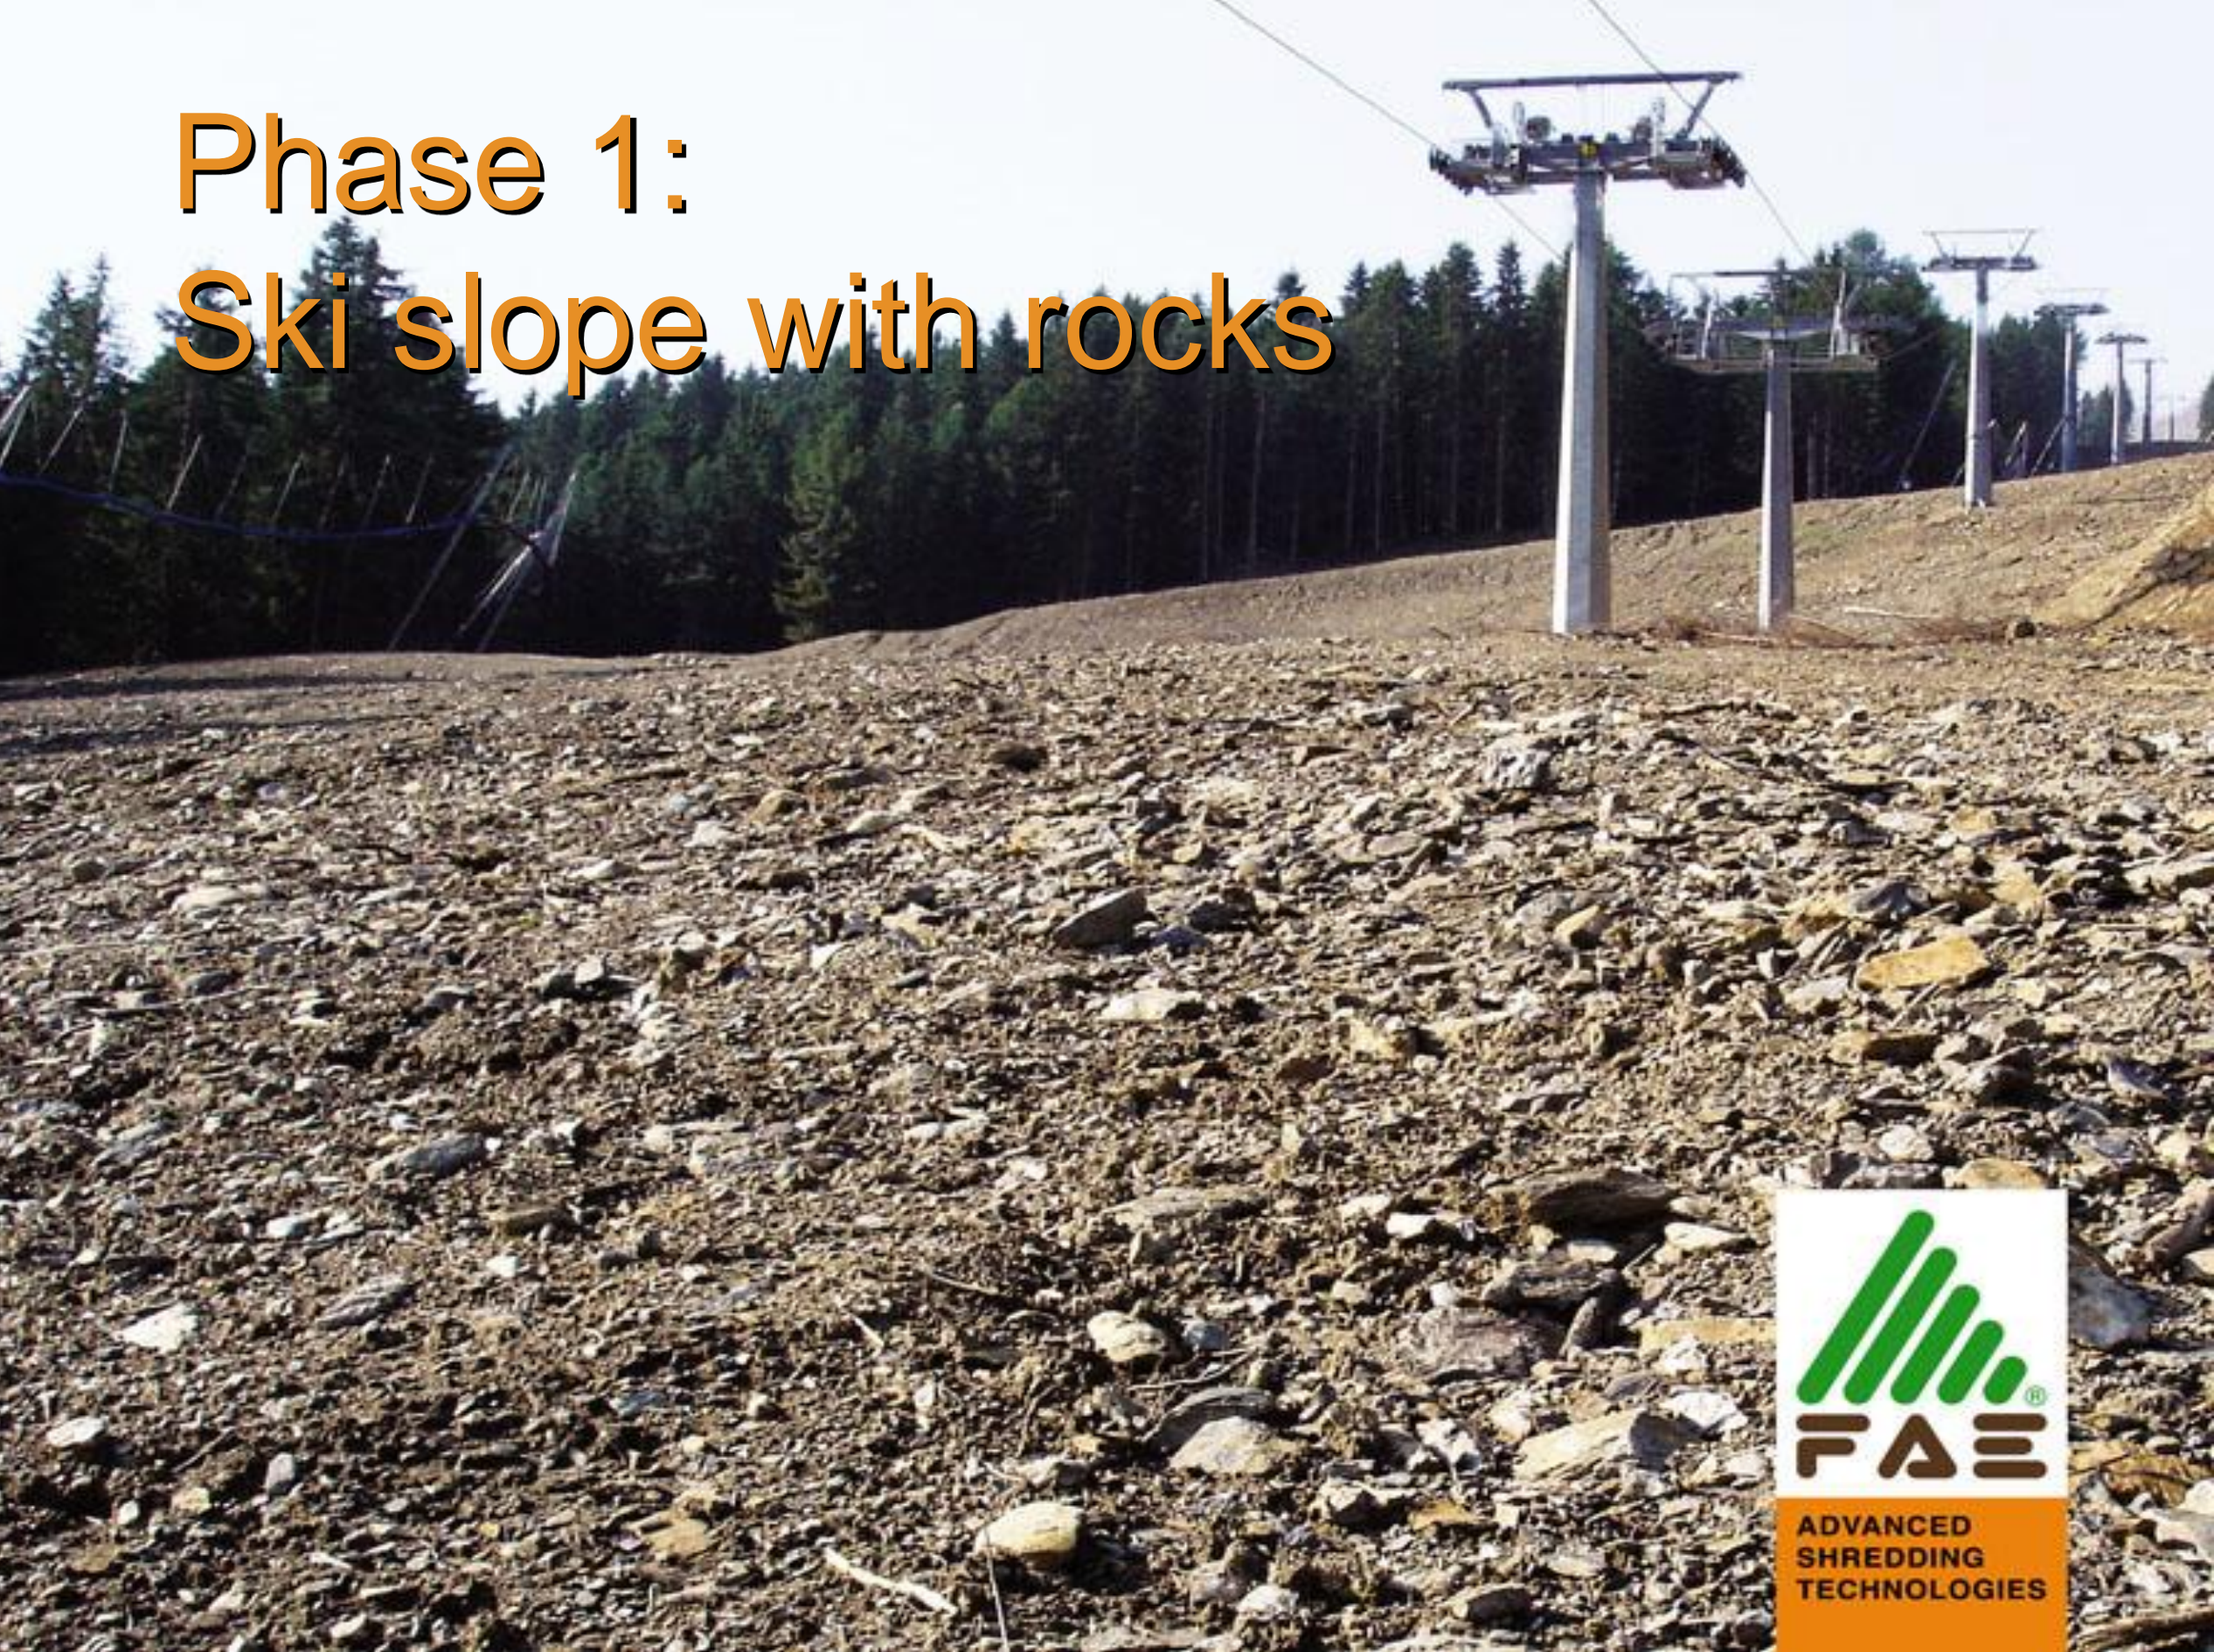

Blazing a trail

ADVANCED
SHREDDING
TECHNOLOGIES

The application of FAE Rock Crushers on ski slopes

What is a FAE Rock Crusher?

The FAE rock crusher is a mobile machine that needs to be combined with an agricultural type tractor to be able to operate.

What can I do with the FAE Rock Crusher?

It is ideal for the creation, restoration and maintenance of ski slopes and access dirt roads.

Advantages of the use of FAE Rock Crushers on ski slopes:

- complete elimination of rocks
- even surface, the new generated soil is ideal for grass seeding
- less request of water for snow generation

- better environmental impact during the Summer; as the green slope can be used as pasture land
- less erosion on the slope
- increased safety due to rock free slope no need to shape the slopes with expensive earth moving machinery

Phase 2: Getting started...

ADVANCED
SHREDDING
TECHNOLOGIES

Phase 3:
...almost ready for...

Phase 4: ...hydro-seeding and...

ADVANCED
SHREDDING
TECHNOLOGIES

Phase 5:
...just three weeks later!

A wide-angle photograph of a snowy ski slope. In the foreground, a tall, yellow snow-making machine stands on the left. A ski lift cable runs across the slope, with several gondolas visible. The background is a dense forest of evergreen trees. The sky is clear and blue.