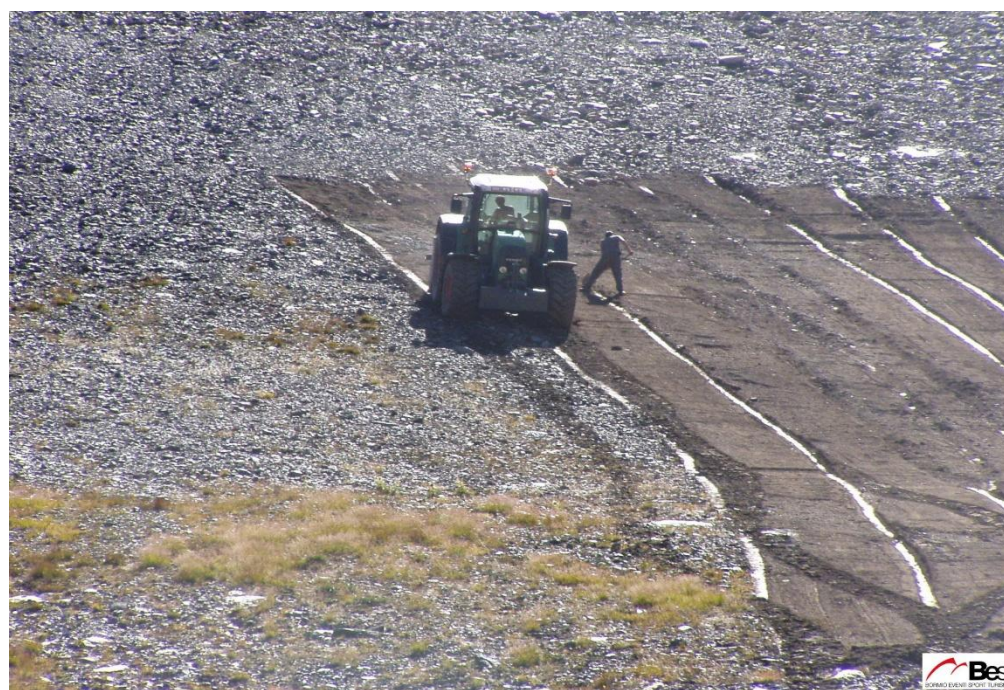

Blazing a trail

ADVANCED
SHREDDING
TECHNOLOGIES

The application of FAE Rock Crushers on ski slopes

What is a FAE Rock Crusher?

The FAE rock crusher is a mobile machine that needs to be combined with an agricultural type tractor to be able to operate.

What can I do with the FAE Rock Crusher?

It is ideal for the creation, restoration and maintenance of ski slopes and access dirt roads.

Advantages of the use of FAE Rock Crushers on ski slopes:

- complete elimination of rocks
- even surface, the new generated soil is ideal for grass seeding
- less request of water for snow generation

- better environmental impact during the Summer; as the green slope can be used as pasture land
- less erosion on the slope
- increased safety due to rock free slope no need to shape the slopes with expensive earth moving machinery

Available models:

STC/R-175 | ideal combined with 140 up to 180 HP tractors, working width of 170 cm, 68 inches

STC/R-200 | ideal combined with 160 up to 180 HP tractors, working width of 195 cm, 77 inches